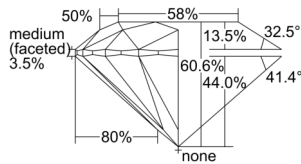

GIA®

FACSIMILE

GIA REPORT 6502638321

Verify this report at GIA.edu

GIA NATURAL DIAMOND DOSSIER®

October 11, 2024
GIA Report Number 6502638321
Shape and Cutting Style ..... Round Brilliant
Measurements ..... 5.19 - 5.20 x 3.15 mm

GRADING RESULTS

Carat Weight ..... 0.51 carat
Color Grade ..... E
Clarity Grade VVS1
Cut Grade ..... Excellent

ADDITIONAL GRADING INFORMATION

Polish ..... Excellent
Symmetry ..... Excellent
Fluorescence ..... None
Clarity Characteristics ..... Pinpoint
Inscription(s): GIA 6502638321

PROPORTIONS

Profile to actual proportions

GRADING SCALES

GIA COLOR SCALE	GIA CLARITY SCALE	GIA CUT SCALE	
D	FLAWLESS	EXCELLENT	
E	INTERNALLY FLAWLESS		
F		VVS₁	VERY GOOD
G	VVS₂		
H	VS₁	GOOD	
I	VS₂		
J	SI₁	FAIR	
K	SI₂		
L	I₁	POOR	
M	I₂		
N	I₃		
O			
P			
Q			
R			
S			
T			
U			
V			
W			
X			
Y			
Z