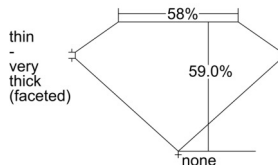

GIA®

FACSIMILE

GIA REPORT 6502638385

Verify this report at GIA.edu

GIA NATURAL DIAMOND DOSSIER®

October 11, 2024
GIA Report Number **6502638385**
Shape and Cutting Style ..... **Heart Brilliant**
Measurements ..... **4.83 x 5.41 x 3.19 mm**

GRADING RESULTS

Carat Weight ..... **0.49 carat**
Color Grade ..... **E**
Clarity Grade **VS2**

ADDITIONAL GRADING INFORMATION

Polish ..... **Excellent**
Symmetry ..... **Very Good**
Fluorescence ..... **None**
Clarity Characteristics ..... **Feather, Crystal, Knot**
Inscription(s): **GIA 6502638385**

PROPORTIONS

Profile not to actual proportions

GRADING SCALES

GIA COLOR SCALE		GIA CLARITY SCALE			
COLORLESS	D	VERY VERY SLIGHTLY INCLUDED	FLAWLESS		
	E		INTERNALLY FLAWLESS		
	F	VERY SLIGHTLY INCLUDED	VVS₁		
	G		VVS₂		
	H		VS₁		
	NEAR COLORLESS	I	SLIGHTLY INCLUDED	VS₂	
		J		SI₁	
		FAINT	K	INCLUDED	SI₂
			L		I₁
			M		I₂
VERT LIGHT	N	INCLUDED	I₃		
	O				
	P				
	Q				
	R				
LIGHT	S				
	T				
	U				
	V				
	W				
X					
Y					
Z