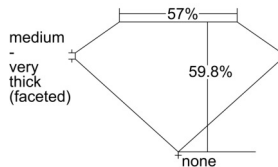

GIA®

FACSIMILE

GIA REPORT 6502638535

Verify this report at GIA.edu

GIA NATURAL DIAMOND DOSSIER®

October 11, 2024
GIA Report Number 6502638535
Shape and Cutting Style ..... Heart Brilliant
Measurements ..... 4.87 x 5.72 x 3.42 mm

GRADING RESULTS

Carat Weight ..... 0.57 carat
Color Grade I
Clarity Grade VS1

ADDITIONAL GRADING INFORMATION

Polish ..... Excellent
Symmetry ..... Very Good
Fluorescence ..... None
Clarity Characteristics ..... Feather
Inscription(s): GIA 6502638535

PROPORTIONS

Profile not to actual proportions

GRADING SCALES

GIA COLOR SCALE		GIA CLARITY SCALE			
COLORLESS	D	VERY VERY SLIGHTLY INCLUDED	FLAWLESS		
	E		INTERNALLY FLAWLESS		
	F	VERY SLIGHTLY INCLUDED	VVS₁		
	G		VVS₂		
	H		VS₁		
	NEAR COLORLESS	I	SLIGHTLY INCLUDED	VS₂	
		J		SI₁	
		FAINT	K	INCLUDED	SI₂
			L		I₁
			M		I₂
VERT LIGHT			N	INCLUDED	I₃
	O				
	P				
	Q				
LIGHT	R				
	S				
	T				
	U				
	V				
	Z