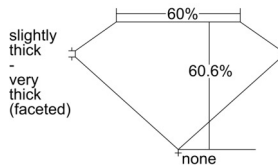

GIA®

FACSIMILE

GIA REPORT 6502638792

Verify this report at GIA.edu

GIA NATURAL DIAMOND DOSSIER®

October 11, 2024
GIA Report Number 6502638792
Shape and Cutting Style ..... Heart Brilliant
Measurements ..... 5.17 x 6.11 x 3.70 mm

GRADING RESULTS

Carat Weight ..... 0.70 carat
Color Grade ..... G
Clarity Grade SI1

ADDITIONAL GRADING INFORMATION

Polish ..... Excellent
Symmetry ..... Excellent
Fluorescence ..... None
Clarity Characteristics ..... Feather, Cloud, Crystal
Inscription(s): GIA 6502638792

PROPORTIONS

Profile not to actual proportions

GRADING SCALES

GIA COLOR SCALE		GIA CLARITY SCALE		
COLORLESS	D	VERY VERY SLIGHTLY INCLUDED	FLAWLESS	
	E		INTERNALLY FLAWLESS	
	F		VVS₁	
	G		VVS₂	
	NEAR COLORLESS	H	VERY SLIGHTLY INCLUDED	VS₁
		I		VS₂
		J	SLIGHTLY INCLUDED	SI₁
		K		SI₂
	FAINT	L	INCLUDED	I₁
		M		I₂
N		I₃		
O				
VERT LIGHT		P		
		Q		
		R		
		S		
LIGHT	T			
	U			
	V			
	W			
	X			
	Y			
	Z