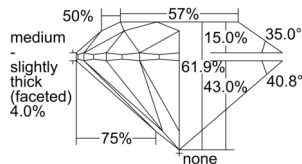

GIA®

FACSIMILE

GIA REPORT 6502640541

Verify this report at GIA.edu

GIA NATURAL DIAMOND DOSSIER®

October 15, 2024
GIA Report Number 6502640541
Shape and Cutting Style ..... Round Brilliant
Measurements ..... 5.72 - 5.75 x 3.55 mm

GRADING RESULTS

Carat Weight ..... 0.72 carat
Color Grade ..... H
Clarity Grade VS2
Cut Grade ..... Excellent

ADDITIONAL GRADING INFORMATION

Polish ..... Excellent
Symmetry ..... Excellent
Fluorescence ..... None
Clarity Characteristics..... Cloud, Crystal, Feather
Inscription(s): GIA 6502640541

PROPORTIONS

Profile to actual proportions

GRADING SCALES

GIA COLOR SCALE	GIA CLARITY SCALE	GIA CUT SCALE	
D	FLAWLESS	EXCELLENT	
E	INTERNALLY FLAWLESS		
F		VVS₁	VERY GOOD
G	VVS₂		
H	VS₁	GOOD	
I	VS₂		
J	SI₁	FAIR	
K	SI₂		
L	I₁	POOR	
M			
N			
O	I₂		
P			
Q			
R	I₃		
S			
T			
U			
V			
W			
X			
Y			
Z