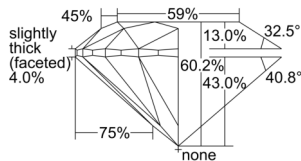

GIA®

FACSIMILE

GIA REPORT 6502645146

Verify this report at GIA.edu

GIA NATURAL DIAMOND DOSSIER®

October 15, 2024
GIA Report Number 6502645146
Shape and Cutting Style ..... Round Brilliant
Measurements ..... 5.13 - 5.16 x 3.10 mm

GRADING RESULTS

Carat Weight ..... 0.50 carat
Color Grade ..... F
Clarity Grade VVS1
Cut Grade ..... Excellent

ADDITIONAL GRADING INFORMATION

Polish ..... Excellent
Symmetry ..... Excellent
Fluorescence ..... None
Clarity Characteristics ..... Pinpoint, Feather
Inscription(s): GIA 6502645146

PROPORTIONS

Profile to actual proportions

GRADING SCALES

GIA COLOR SCALE	GIA CLARITY SCALE	GIA CUT SCALE	
D	FLAWLESS	EXCELLENT	
E	INTERNALLY FLAWLESS		
F		VVS₁	VERY GOOD
G	VVS₂		
H	VS₁	GOOD	
I	VS₂		
J	SI₁	FAIR	
K	SI₂		
L	I₁	POOR	
M	I₂		
N	I₃		
O			
P			
Q			
R			
S			
T			
U			
V			
W			
X			
Y			
Z