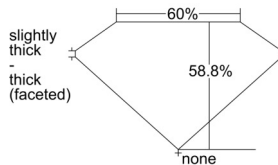

GIA®

FACSIMILE

GIA REPORT 6502649432

Verify this report at GIA.edu

GIA NATURAL DIAMOND DOSSIER®

October 15, 2024
GIA Report Number 6502649432
Shape and Cutting Style ..... Heart Brilliant
Measurements ..... 5.40 x 6.27 x 3.69 mm

GRADING RESULTS

Carat Weight ..... 0.75 carat
Color Grade I
Clarity Grade VVS2

ADDITIONAL GRADING INFORMATION

Polish ..... Excellent
Symmetry ..... Excellent
Fluorescence ..... None
Clarity Characteristics ..... Feather
Inscription(s): GIA 6502649432

PROPORTIONS

Profile not to actual proportions

GRADING SCALES

GIA COLOR SCALE		GIA CLARITY SCALE			
COLORLESS	D	VERY VERY SLIGHTLY INCLUDED	FLAWLESS		
	E		INTERNALLY FLAWLESS		
	F	VERY SLIGHTLY INCLUDED	VVS₁		
	G		VVS₂		
	H		VS₁		
	NEAR COLORLESS	I	SLIGHTLY INCLUDED	VS₂	
		J		SI₁	
		FAINT	K	INCLUDED	SI₂
			L		I₁
			M		I₂
VERY LIGHT			N	INCLUDED	I₃
			O		
			P		
	Q				
LIGHT	R				
	S				
	T				
	U				
	V				
	Z