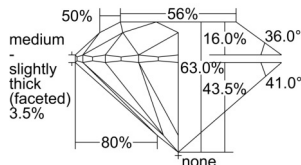

GIA®

FACSIMILE

GIA REPORT 6502650524

Verify this report at GIA.edu

GIA NATURAL DIAMOND DOSSIER®

October 15, 2024
GIA Report Number 6502650524
Shape and Cutting Style ..... Round Brilliant
Measurements ..... 4.42 - 4.45 x 2.79 mm

GRADING RESULTS

Carat Weight ..... 0.34 carat
Color Grade ..... H
Clarity Grade S11
Cut Grade ..... Excellent

ADDITIONAL GRADING INFORMATION

Polish ..... Excellent
Symmetry ..... Excellent
Fluorescence ..... Faint
Clarity Characteristics ..... Feather, Cloud
Inscription(s): GIA 6502650524

PROPORTIONS

Profile to actual proportions

GRADING SCALES

GIA COLOR SCALE

COLORLESS	D
	E
	F
	G
	H
	I
	J
NEAR COLORLESS	K
	L
	M
	N
	O
	P
	Q
	R
	S
	T
	U
	V
	W
	X
	Y
	Z

GIA CLARITY SCALE

FLAWLESS	VERY VERY SLIGHTLY INCLUDED	VVS₁	VVS₂	VS₁	VS₂	S1₁	S1₂	I₁	I₂	I₃	
											INTERNAL FLAWLESS

GIA CUT SCALE

EXCELLENT
VERY GOOD
GOOD
FAIR
POOR