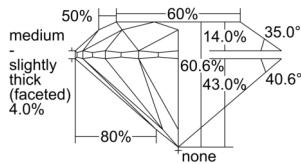

GIA®

FACSIMILE

GIA REPORT 6502656289

Verify this report at GIA.edu

GIA NATURAL DIAMOND DOSSIER®

October 16, 2024
GIA Report Number 6502656289
Shape and Cutting Style ..... Round Brilliant
Measurements ..... 5.53 - 5.56 x 3.36 mm

GRADING RESULTS

Carat Weight ..... 0.64 carat
Color Grade ..... G
Clarity Grade VS1
Cut Grade ..... Excellent

ADDITIONAL GRADING INFORMATION

Polish ..... Excellent
Symmetry ..... Excellent
Fluorescence ..... None
Clarity Characteristics..... Crystal, Pinpoint, Needle
Inscription(s): GIA 6502656289

PROPORTIONS

Profile to actual proportions

GRADING SCALES

GIA COLOR SCALE	GIA CLARITY SCALE	GIA CUT SCALE	
D	FLAWLESS	EXCELLENT	
E	INTERNALLY FLAWLESS		
F		VVS₁	VERY GOOD
G	VVS₂		
H	VS₁	GOOD	
I	VS₂		
J	SI₁	FAIR	
K	SI₂		
L	I₁	POOR	
M	I₂		
N	I₃		
O			
P			
Q			
R			
S			
T			
U			
V			
W			
X			
Y			
Z