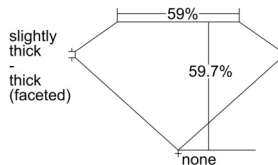

GIA®

FACSIMILE

GIA REPORT 6502656782

Verify this report at GIA.edu

GIA NATURAL DIAMOND DOSSIER®

October 15, 2024
GIA Report Number 6502656782
Shape and Cutting Style ..... Heart Brilliant
Measurements ..... 5.40 x 6.31 x 3.77 mm

GRADING RESULTS

Carat Weight ..... 0.77 carat
Color Grade I
Clarity Grade VS1

ADDITIONAL GRADING INFORMATION

Polish ..... Excellent
Symmetry ..... Excellent
Fluorescence ..... None
Clarity Characteristics ..... Cloud
Inscription(s): GIA 6502656782

PROPORTIONS

Profile not to actual proportions

GRADING SCALES

GIA COLOR SCALE		GIA CLARITY SCALE			
COLORLESS	D	VERY VERY SLIGHTLY INCLUDED	FLAWLESS		
	E		INTERNALLY FLAWLESS		
	F		VVS₁		
	G		VVS₂		
	NEAR COLORLESS	H	VERY SLIGHTLY INCLUDED	VS₁	
		I		VS₂	
		FAINT	J	SLIGHTLY INCLUDED	SI₁
			K		SI₂
	L		I₁		
	LIGHT		M	INCLUDED	I₂
N			I₃		
O					
P					
Q					
R