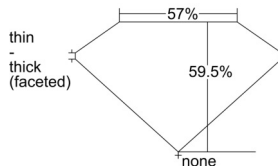

GIA®

FACSIMILE

GIA REPORT 6502656819

Verify this report at GIA.edu

GIA NATURAL DIAMOND DOSSIER®

October 15, 2024
GIA Report Number 6502656819
Shape and Cutting Style ..... Heart Brilliant
Measurements ..... 5.49 x 6.31 x 3.76 mm

GRADING RESULTS

Carat Weight ..... 0.78 carat
Color Grade ..... H
Clarity Grade SI1

ADDITIONAL GRADING INFORMATION

Polish ..... Excellent
Symmetry ..... Excellent
Fluorescence ..... None
Clarity Characteristics ..... Feather, Cloud
Inscription(s): GIA 6502656819

PROPORTIONS

Profile not to actual proportions

GRADING SCALES

GIA COLOR SCALE		GIA CLARITY SCALE			
COLORLESS	D	VERY VERY SLIGHTLY INCLUDED	FLAWLESS		
	E		INTERNALLY FLAWLESS		
	F		VVS₁		
	NEAR COLORLESS	G	VVS₂		
		H	VERY SLIGHTLY INCLUDED	VS₁	
		I		VS₂	
		FAINT	J	SLIGHTLY INCLUDED	SI₁
	K		SI₂		
	L		INCLUDED		I₁
	M			I₂	
N	I₃				
VERT LIGHT	O				
	P				
	Q				
LIGHT	R				
	S				
	T				
	U				
	V				
	W				
	X				
	Y				
	Z