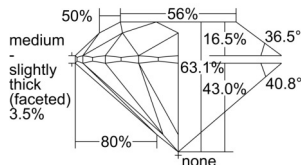

GIA®

FACSIMILE

GIA REPORT 6502657656

Verify this report at GIA.edu

GIA NATURAL DIAMOND DOSSIER®

October 15, 2024
GIA Report Number 6502657656
Shape and Cutting Style ..... Round Brilliant
Measurements ..... 5.80 - 5.85 x 3.68 mm

GRADING RESULTS

Carat Weight ..... 0.77 carat
Color Grade ..... H
Clarity Grade VS1
Cut Grade ..... Excellent

ADDITIONAL GRADING INFORMATION

Polish ..... Excellent
Symmetry ..... Excellent
Fluorescence ..... Faint
Clarity Characteristics..... Crystal, Feather, Cloud, Pinpoint
Inscription(s): GIA 6502657656

PROPORTIONS

Profile to actual proportions

GRADING SCALES

GIA COLOR SCALE	GIA CLARITY SCALE	GIA CUT SCALE
COLOURLESS D	FLAWLESS	EXCELLENT
E	INTERNALLY FLAWLESS	
F	VVS₁	VERY GOOD
G		
H	VVS₂	GOOD
I	VS₁	
J	VS₂	FAIR
K	SI₁	
L	SI₂	POOR
M	I₁	
N	I₂	
O	I₃	
P		
Q		
R		
S		
T		
U		
V		
W		
X		
Y		
Z