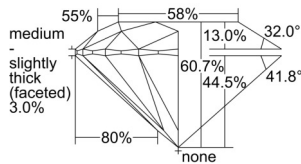

GIA®

FACSIMILE

GIA REPORT 6502658922

Verify this report at GIA.edu

GIA NATURAL DIAMOND DOSSIER®

October 15, 2024
GIA Report Number 6502658922
Shape and Cutting Style ..... Round Brilliant
Measurements ..... 4.36 - 4.39 x 2.66 mm

GRADING RESULTS

Carat Weight ..... 0.30 carat
Color Grade ..... H
Clarity Grade VS1
Cut Grade ..... Excellent

ADDITIONAL GRADING INFORMATION

Polish ..... Excellent
Symmetry ..... Excellent
Fluorescence ..... Faint
Clarity Characteristics..... Crystal, Feather, Needle, Pinpoint
Inscription(s): GIA 6502658922

PROPORTIONS

Profile to actual proportions

GRADING SCALES

GIA COLOR SCALE	GIA CLARITY SCALE	GIA CUT SCALE
COLOURLESS	FLAWLESS	EXCELLENT
D	INTERNALLY FLAWLESS	
E	VVS₁	VERY GOOD
F		
G	VS₁	GOOD
H		
I	SI₁	FAIR
J		
K	I₁	POOR
L		
M	I₂	
N	I₃	
O		
P		
Q		
R		
S		
T		
U		
V		
W		
X		
Y		
Z