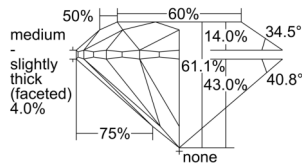

GIA®

FACSIMILE

GIA REPORT 6502659275

Verify this report at GIA.edu

GIA NATURAL DIAMOND DOSSIER®

October 15, 2024
GIA Report Number 6502659275
Shape and Cutting Style ..... Round Brilliant
Measurements ..... 5.80 - 5.84 x 3.56 mm

GRADING RESULTS

Carat Weight ..... 0.75 carat
Color Grade ..... E
Clarity Grade VS1
Cut Grade ..... Excellent

ADDITIONAL GRADING INFORMATION

Polish ..... Excellent
Symmetry ..... Excellent
Fluorescence ..... None
Clarity Characteristics..... Crystal, Cloud, Needle, Pinpoint
Inscription(s): GIA 6502659275

PROPORTIONS

Profile to actual proportions

GRADING SCALES

GIA COLOR SCALE	GIA CLARITY SCALE	GIA CUT SCALE	
D	FLAWLESS	EXCELLENT	
E	INTERNALLY FLAWLESS		
F		VVS₁	VERY GOOD
G	VVS₂		
H	VS₁	GOOD	
I	VS₂		
J	SI₁	FAIR	
K	SI₂		
L	I₁	POOR	
M	I₂		
N	I₃		
O			
P			
Q			
R			
S			
T			
U			
V			
W			
X			
Y			
Z