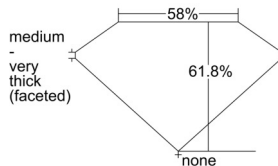

GIA®

FACSIMILE

GIA REPORT 6502661642

Verify this report at GIA.edu

GIA NATURAL DIAMOND DOSSIER®

October 16, 2024
GIA Report Number 6502661642
Shape and Cutting Style ..... Heart Brilliant
Measurements ..... 4.62 x 5.45 x 3.37 mm

GRADING RESULTS

Carat Weight ..... 0.50 carat
Color Grade ..... G
Clarity Grade SI1

ADDITIONAL GRADING INFORMATION

Polish ..... Excellent
Symmetry ..... Excellent
Fluorescence ..... None
Clarity Characteristics ..... Feather, Crystal
Inscription(s): GIA 6502661642

PROPORTIONS

Profile not to actual proportions

GRADING SCALES

GIA COLOR SCALE		GIA CLARITY SCALE			
COLORLESS	D	VERY VERY SLIGHTLY INCLUDED	FLAWLESS		
	E		INTERNALLY FLAWLESS		
	F		VVS₁		
	NEAR COLORLESS	G	VERY SLIGHTLY INCLUDED	VVS₂	
		H		VS₁	
		FANT	I	SLIGHTLY INCLUDED	VS₂
			J		SI₁
	LIGHT	K	INCLUDED	SI₂	
		L		I₁	
		M	I₂		
N					
O					
P		I₃			
Q					
R					
S					
T					
U					
V					
W					
X					
Y					
Z