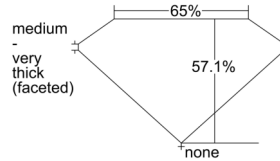

GIA®

FACSIMILE

GIA REPORT 6502662304

Verify this report at GIA.edu

GIA NATURAL DIAMOND DOSSIER®

October 16, 2024
GIA Report Number 6502662304
Shape and Cutting Style ..... Heart Brilliant
Measurements ..... 4.76 x 5.60 x 3.19 mm

GRADING RESULTS

Carat Weight ..... 0.50 carat
Color Grade ..... D
Clarity Grade VVS2

ADDITIONAL GRADING INFORMATION

Polish ..... Excellent
Symmetry ..... Excellent
Fluorescence ..... None
Clarity Characteristics..... Pinpoint, Feather, Indented Natural,
Needle

Inscription(s): GIA 6502662304

PROPORTIONS

Profile not to actual proportions

GRADING SCALES

GIA COLOR SCALE		GIA CLARITY SCALE			
COLORLESS	D	VERY SLIGHTLY SLIGHTLY INCLUDED	FLAWLESS		
	E		INTERNALLY FLAWLESS		
	F		VVS₁		
	NEAR COLORLESS	G	VVS₂		
		H	VERY SLIGHTLY INCLUDED	VS₁	
		I		VS₂	
		FAINT	J	SLIGHTLY INCLUDED	SI₁
			K		SI₂
	L		INCLUDED		I₁
	M			I₂	
VERT LIGHT	N		INCLUDED	I₃	
	O				
	P				
	Q				
	R				
LIGHT	S				
	T				
	U				
	V				
	W				
X					
Y					
Z