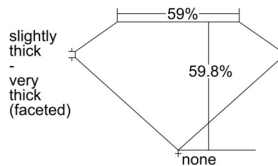

GIA®

FACSIMILE

GIA REPORT 6502662408

Verify this report at GIA.edu

GIA NATURAL DIAMOND DOSSIER®

October 16, 2024
GIA Report Number 6502662408
Shape and Cutting Style ..... Heart Brilliant
Measurements ..... 5.42 x 6.32 x 3.78 mm

GRADING RESULTS

Carat Weight ..... 0.78 carat
Color Grade ..... D
Clarity Grade ..... Internally Flawless

ADDITIONAL GRADING INFORMATION

Polish ..... Excellent
Symmetry ..... Excellent
Fluorescence ..... None
Clarity Characteristics..... Minor Details of Polish
Inscription(s): GIA 6502662408

PROPORTIONS

Profile not to actual proportions

GRADING SCALES

GIA COLOR SCALE		GIA CLARITY SCALE			
COLORLESS	D	VERY VERY SLIGHTLY INCLUDED	FLAWLESS		
	E		INTERNALLY FLAWLESS		
	F	VERY SLIGHTLY INCLUDED	VVS₁		
	G		VVS₂		
	H		VS₁		
	NEAR COLORLESS	I	SLIGHTLY INCLUDED	VS₂	
		J		SI₁	
		FAINT	K	INCLUDED	SI₂
			L		I₁
			M		I₂
VERT LIGHT	N	LIGHT	I₃		
	O				
	P				
	Q				
	R