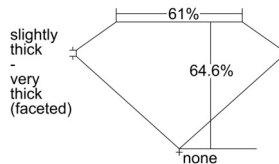

GIA®

FACSIMILE

GIA REPORT 6502662937

Verify this report at GIA.edu

GIA NATURAL DIAMOND DOSSIER®

October 15, 2024
GIA Report Number 6502662937
Shape and Cutting Style ..... Oval Brilliant
Measurements ..... 7.23 x 5.32 x 3.44 mm

GRADING RESULTS

Carat Weight ..... 0.90 carat
Color Grade I
Clarity Grade VS1

ADDITIONAL GRADING INFORMATION

Polish ..... Excellent
Symmetry ..... Excellent
Fluorescence ..... None
Clarity Characteristics ..... Feather, Pinpoint
Inscription(s): GIA 6502662937

PROPORTIONS

Profile not to actual proportions

GRADING SCALES

GIA COLOR SCALE		GIA CLARITY SCALE			
COLORLESS	D	VERY VERY SLIGHTLY INCLUDED	FLAWLESS		
	E		INTERNALLY FLAWLESS		
	F	VERY SLIGHTLY INCLUDED	VS₁		
	G		VS₂		
	H		VS₁		
	NEAR COLORLESS	I	SLIGHTLY INCLUDED	SI₁	
		J		SI₂	
		FAINT	K	INCLUDED	I₁
			L		I₂
			M		I₃
VERT LIGHT			N		
			O		
			P		
	Q				
LIGHT	R				
	S				
	T				
	U				
	V				
	W				
	X				
	Y				
	Z