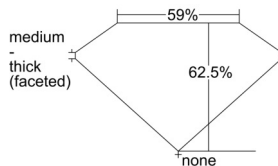

GIA®

FACSIMILE

GIA REPORT 6502663412

Verify this report at GIA.edu

GIA NATURAL DIAMOND DOSSIER®

October 15, 2024
GIA Report Number 6502663412
Shape and Cutting Style ..... Oval Brilliant
Measurements ..... 5.87 x 4.15 x 2.60 mm

GRADING RESULTS

Carat Weight ..... 0.40 carat
Color Grade ..... D
Clarity Grade VS1

ADDITIONAL GRADING INFORMATION

Polish ..... Excellent
Symmetry ..... Excellent
Fluorescence ..... None
Clarity Characteristics ..... Feather, Pinpoint, Cloud
Inspection(s): GIA 6502663412

PROPORTIONS

Profile not to actual proportions

GRADING SCALES

GIA COLOR SCALE		GIA CLARITY SCALE			
COLORLESS	D	VERY VERY SLIGHTLY INCLUDED	FLAWLESS		
	E		INTERNALLY FLAWLESS		
	F		VVS₁		
	NEAR COLORLESS	G	VERY SLIGHTLY INCLUDED	VVS₂	
		H		VS₁	
		FAINT	I	SLIGHTLY INCLUDED	VS₂
			J		SI₁
			K		SI₂
	LIGHT	L	INCLUDED	I₁	
		M		I₂	
N		NOT GRADED	I₃		
O					
P					
Q					
R					
S					
T					
U					
V					
W					
X					
Y					
Z