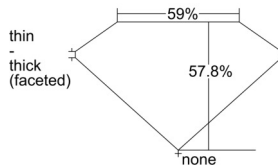

GIA®

FACSIMILE

GIA REPORT 6502664280

Verify this report at GIA.edu

GIA NATURAL DIAMOND DOSSIER®

October 16, 2024
GIA Report Number 6502664280
Shape and Cutting Style ..... Heart Brilliant
Measurements ..... 5.44 x 6.17 x 3.57 mm

GRADING RESULTS

Carat Weight ..... 0.70 carat
Color Grade ..... J
Clarity Grade SI2

ADDITIONAL GRADING INFORMATION

Polish ..... Excellent
Symmetry ..... Very Good
Fluorescence ..... None
Clarity Characteristics ..... Feather, Crystal
Inscription(s): GIA 6502664280

PROPORTIONS

Profile not to actual proportions

GRADING SCALES

GIA COLOR SCALE		GIA CLARITY SCALE	
COLORLESS	D	VERY VERY SLIGHTLY INCLUDED	FLAWLESS
	E		INTERNALLY FLAWLESS
	F		VVS₁
	G		VVS₂
	H		VS₁
	I		VS₂
	J		SI₁
	K		SI₂
	L		I₁
	M		I₂
NEAR COLORLESS	N	SLIGHTLY INCLUDED	I₃
	O		
	P		
	Q		
FAINT	R	INCLUDED	
	S		
	T		
	U		
VERT LIGHT	V		
	W		
	X		
	Y		
LIGHT	Z