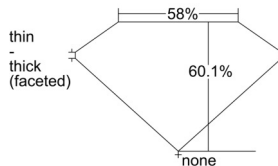

GIA®

FACSIMILE

GIA REPORT 6502665356

Verify this report at GIA.edu

GIA NATURAL DIAMOND DOSSIER®

October 16, 2024
GIA Report Number 6502665356
Shape and Cutting Style ..... Heart Brilliant
Measurements ..... 4.38 x 5.17 x 3.10 mm

GRADING RESULTS

Carat Weight ..... 0.40 carat
Color Grade ..... D
Clarity Grade VS2

ADDITIONAL GRADING INFORMATION

Polish ..... Excellent
Symmetry ..... Very Good
Fluorescence ..... None
Clarity Characteristics ..... Feather, Indented Natural
Inscription(s): GIA 6502665356

PROPORTIONS

Profile not to actual proportions

GRADING SCALES

GIA COLOR SCALE		GIA CLARITY SCALE			
COLORLESS	D	VERY VERY SLIGHTLY INCLUDED	FLAWLESS		
	E		INTERNALLY FLAWLESS		
	F	VERY SLIGHTLY INCLUDED	VVS₁		
	G		VVS₂		
	H		VS₁		
	NEAR COLORLESS	I	SLIGHTLY INCLUDED	VS₂	
		J		SI₁	
		FAINT	K	INCLUDED	SI₂
			L		I₁
	M		I₂		
VERTICALLY LIGHT	N		INCLUDED	I₃	
	O				
	P				
	Q				
LIGHT	R				
	S				
	T				
	U				
	V				
	W				
	X				
	Y				
	Z