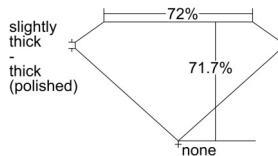

GIA®

FACSIMILE

GIA REPORT 6502668171

Verify this report at GIA.edu

GIA NATURAL DIAMOND DOSSIER®

October 17, 2024
GIA Report Number 6502668171
Shape and Cutting Style ..... Square Modified Brilliant
Measurements ..... 4.44 x 4.31 x 3.09 mm

GRADING RESULTS

Carat Weight ..... 0.50 carat
Color Grade ..... F
Clarity Grade VVS2

ADDITIONAL GRADING INFORMATION

Polish ..... Excellent
Symmetry ..... Very Good
Fluorescence ..... Faint
Clarity Characteristics ..... Pinpoint, Cloud
Inscription(s): GIA 6502668171

PROPORTIONS

Profile not to actual proportions

GRADING SCALES

GIA COLOR SCALE		GIA CLARITY SCALE			
COLORLESS	D	VERY VERY SLIGHTLY INCLUDED	FLAWLESS		
	E		INTERNALLY FLAWLESS		
	F	VERY SLIGHTLY INCLUDED	VVS₁		
	G		VVS₂		
	H		VS₁		
	NEAR COLORLESS	I	SLIGHTLY INCLUDED	VS₂	
		J		SI₁	
		FAINT	K	INCLUDED	SI₂
			L		I₁
			M		I₂
VERT LIGHT	N	INCLUDED	I₃		
	O				
	P				
	Q				
	R				
	S				
LIGHT	T				
	U				
	V				
	W				
	X				
Y					
Z