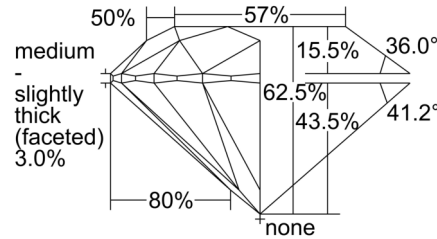

GIA REPORT
6502668669

Verify this report at GIA.edu

FACSIMILE

This is a digital representation of the original GIA Report. This representation might not be accepted in lieu of the original GIA Report in certain circumstances. The original GIA Report includes certain security features which are not reproducible on this facsimile.

GIA NATURAL DIAMOND GRADING REPORT

October 22, 2024
GIA Report Number 6502668669
Shape and Cutting Style ..... Round Brilliant
Measurements ..... 7.38 - 7.42 x 4.63 mm

GRADING RESULTS

Carat Weight ..... 1.55 carat
Color Grade I
Clarity Grade VVS1
Cut Grade ..... Excellent

ADDITIONAL GRADING INFORMATION

Polish ..... Excellent
Symmetry ..... Excellent
Fluorescence ..... None
Inscription(s): GIA 6502668669

Comments: Clarity grade is based on internal graining that is not shown.

PROPORTIONS

Profile to actual proportions