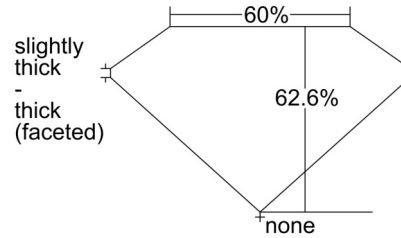

GIA NATURAL DIAMOND GRADING REPORT

November 21, 2024
 GIA Report Number 6502669915
 Shape and Cutting Style Oval Brilliant
 Measurements 9.28 x 6.60 x 4.13 mm

GRADING RESULTS

Carat Weight 1.70 carat
 Color Grade D
 Clarity Grade VS2

ADDITIONAL GRADING INFORMATION

Polish Excellent
 Symmetry Excellent
 Fluorescence None
 Inscription(s): GIA 6502669915

Comments: Clouds are not shown. Pinpoints are not shown.

PROPORTIONS

Profile not to actual proportions

CLARITY CHARACTERISTICS

KEY TO SYMBOLS*

- Crystal
- ~ Feather
- ∖ Needle

* Red symbols denote internal characteristics (inclusions). Green or black symbols denote external characteristics (blemishes). Diagram is an approximate representation of the diamond, and symbols shown indicate type, position, and approximate size of clarity characteristics. All clarity characteristics may not be shown. Details of finish are not shown.