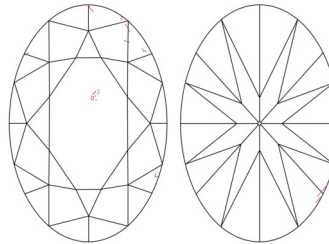

GIA NATURAL DIAMOND GRADING REPORT

November 21, 2024
 GIA Report Number 6502669915
 Shape and Cutting Style Oval Brilliant
 Measurements 9.28 x 6.60 x 4.13 mm

GRADING RESULTS

Carat Weight 1.70 carat
 Color Grade D
 Clarity Grade VS2

ADDITIONAL GRADING INFORMATION

Polish Excellent
 Symmetry Excellent
 Fluorescence None
 Inscription(s): GIA 6502669915

Comments: Clouds are not shown. Pinpoints are not shown.

PROPORTIONS

Profile not to actual proportions

CLARITY CHARACTERISTICS

KEY TO SYMBOLS*

- Crystal
- ~ Feather
- ∖ Needle

* Red symbols denote internal characteristics (inclusions). Green or black symbols denote external characteristics (blemishes). Diagram is an approximate representation of the diamond, and symbols shown indicate type, position, and approximate size of clarity characteristics. All clarity characteristics may not be shown. Details of finish are not shown.