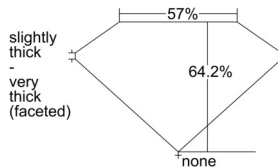

GIA®

FACSIMILE

GIA REPORT 6502672076

Verify this report at GIA.edu

GIA NATURAL DIAMOND DOSSIER®

October 16, 2024
GIA Report Number 6502672076
Shape and Cutting Style ..... Marquise Brilliant
Measurements ..... 8.97 x 4.77 x 3.06 mm

GRADING RESULTS

Carat Weight ..... 0.77 carat
Color Grade ..... G
Clarity Grade VVS1

ADDITIONAL GRADING INFORMATION

Polish ..... Excellent
Symmetry ..... Excellent
Fluorescence ..... None
Clarity Characteristics ..... Pinpoint
Inscription(s): GIA 6502672076

PROPORTIONS

Profile not to actual proportions

GRADING SCALES

GIA COLOR SCALE		GIA CLARITY SCALE		
COLORLESS	D	VERY VERY SLIGHTLY INCLUDED	FLAWLESS	
	E		INTERNALLY FLAWLESS	
	F		VVS₁	
	G		VVS₂	
	NEAR COLORLESS	H	VERY SLIGHTLY INCLUDED	VS₁
		I		VS₂
		J	SLIGHTLY INCLUDED	S₁
		K		S₂
	FAINT	L	INCLUDED	I₁
		M		I₂
N		I₃		
O				
LIGHT		P		
		Q		
		R		
		S