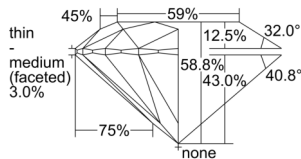

GIA®

FACSIMILE

GIA REPORT 6502673904

Verify this report at GIA.edu

GIA NATURAL DIAMOND DOSSIER®

October 17, 2024
GIA Report Number 6502673904
Shape and Cutting Style ..... Round Brilliant
Measurements ..... 3.84 - 3.86 x 2.26 mm

GRADING RESULTS

Carat Weight ..... 0.20 carat
Color Grade ..... D
Clarity Grade VS1
Cut Grade ..... Excellent

ADDITIONAL GRADING INFORMATION

Polish ..... Excellent
Symmetry ..... Excellent
Fluorescence ..... None
Clarity Characteristics..... Feather, Needle, Pinpoint
Inspection(s): GIA 6502673904

PROPORTIONS

Profile to actual proportions

GRADING SCALES

GIA COLOR SCALE	GIA CLARITY SCALE	GIA CUT SCALE	
D	FLAWLESS	EXCELLENT	
E	INTERNALLY FLAWLESS		
F		VVS₁	VERY GOOD
G	VVS₂		
H	VS₁	GOOD	
I	VS₂		
J	SI₁	FAIR	
K	SI₂		
L	I₁	POOR	
M			
N			
O	I₂		
P			
Q			
R	I₃		
S			
T			
U			
V			
W			
X			
Y			
Z