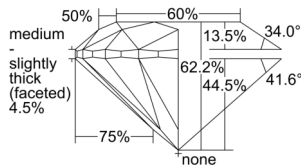

GIA®

FACSIMILE

GIA REPORT 6502674031

Verify this report at GIA.edu

GIA NATURAL DIAMOND DOSSIER®

October 17, 2024
GIA Report Number 6502674031
Shape and Cutting Style ..... Round Brilliant
Measurements ..... 4.68 - 4.72 x 2.92 mm

GRADING RESULTS

Carat Weight ..... 0.40 carat
Color Grade ..... F
Clarity Grade VVS2
Cut Grade ..... Excellent

ADDITIONAL GRADING INFORMATION

Polish ..... Excellent
Symmetry ..... Excellent
Fluorescence ..... None
Clarity Characteristics..... Indented Natural, Cloud, Pinpoint
Inscription(s): GIA 6502674031

PROPORTIONS

Profile to actual proportions