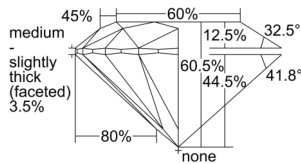

GIA®

FACSIMILE

GIA REPORT 6502674047

Verify this report at GIA.edu

GIA NATURAL DIAMOND DOSSIER®

October 17, 2024
GIA Report Number 6502674047
Shape and Cutting Style ..... Round Brilliant
Measurements ..... 4.02 - 4.05 x 2.44 mm

GRADING RESULTS

Carat Weight ..... 0.24 carat
Color Grade ..... E
Clarity Grade VS1
Cut Grade ..... Excellent

ADDITIONAL GRADING INFORMATION

Polish ..... Excellent
Symmetry ..... Excellent
Fluorescence ..... None
Clarity Characteristics ..... Feather, Pinpoint
Inscription(s): GIA 6502674047

PROPORTIONS

Profile to actual proportions