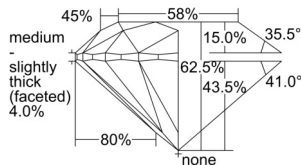

GIA®

FACSIMILE

GIA REPORT 6502680383

Verify this report at GIA.edu

GIA NATURAL DIAMOND DOSSIER®

October 17, 2024
GIA Report Number 6502680383
Shape and Cutting Style ..... Round Brilliant
Measurements ..... 5.65 - 5.68 x 3.54 mm

GRADING RESULTS

Carat Weight ..... 0.70 carat
Color Grade ..... K
Clarity Grade S11
Cut Grade ..... Excellent

ADDITIONAL GRADING INFORMATION

Polish ..... Excellent
Symmetry ..... Excellent
Fluorescence ..... None
Clarity Characteristics..... Feather, Cloud, Crystal
Inspection(s): GIA 6502680383

PROPORTIONS

Profile to actual proportions

GRADING SCALES

GIA COLOR SCALE	GIA CLARITY SCALE	GIA CUT SCALE	
D	FLAWLESS	EXCELLENT	
E	INTERNALLY FLAWLESS		
F		VVS₁	VERY GOOD
G	VVS₂		
H	VS₁	GOOD	
I	VS₂		
J	S1₁	FAIR	
K	S1₂		
L	I₁	POOR	
M	I₂		
N	I₃		
O			
P			
Q			
R			
S			
T			
U			
V			
W			
X			
Y			
Z