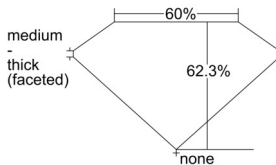

GIA®

FACSIMILE

GIA REPORT 6502684341

Verify this report at GIA.edu

GIA NATURAL DIAMOND DOSSIER®

October 18, 2024
GIA Report Number 6502684341
Shape and Cutting Style ..... Oval Brilliant
Measurements ..... 6.76 x 4.65 x 2.90 mm

GRADING RESULTS

Carat Weight ..... 0.57 carat
Color Grade ..... F
Clarity Grade VS1

ADDITIONAL GRADING INFORMATION

Polish ..... Excellent
Symmetry ..... Excellent
Fluorescence ..... None
Clarity Characteristics..... Crystal, Cloud, Needle, Pinpoint
Inscription(s): GIA 6502684341

PROPORTIONS

Profile not to actual proportions

GRADING SCALES

GIA COLOR SCALE		GIA CLARITY SCALE	
COLORLESS	D	VERY VERY SLIGHTLY INCLUDED	FLAWLESS
	E		INTERNALLY FLAWLESS
	F		VVS₁
	G		VVS₂
	H		VS₁
	I		VS₂
	J		SI₁
	K		SI₂
	L		I₁
	M		I₂
NEAR COLORLESS	N	SLIGHTLY INCLUDED	I₃
	O		
	P		
	Q		
FAINT	R		
	S		
	T		
	U		
VERT LIGHT	V		
	W		
	X		
	Y		
LIGHT	Z