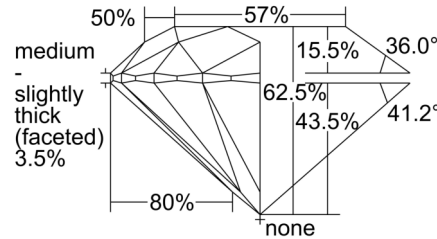

GIA NATURAL DIAMOND GRADING REPORT

October 18, 2024  
 GIA Report Number ..... 6502685306  
 Shape and Cutting Style ..... Round Brilliant  
 Measurements ..... 9.17 - 9.22 x 5.75 mm

GRADING RESULTS

Carat Weight ..... 3.01 carat  
 Color Grade ..... J  
 Clarity Grade ..... VS1  
 Cut Grade ..... Excellent

ADDITIONAL GRADING INFORMATION

Polish ..... Excellent  
 Symmetry ..... Excellent  
 Fluorescence ..... None  
 Inscription(s): GIA 6502685306

PROPORTIONS

Profile to actual proportions

CLARITY CHARACTERISTICS

KEY TO SYMBOLS\*

-  Cloud
-  Feather

\* Red symbols denote internal characteristics (inclusions). Green or black symbols denote external characteristics (blemishes). Diagram is an approximate representation of the diamond, and symbols shown indicate type, position, and approximate size of clarity characteristics. All clarity characteristics may not be shown. Details of finish are not shown.