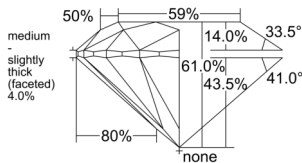

GIA®

FACSIMILE

GIA REPORT 6502687101

Verify this report at GIA.edu

GIA NATURAL DIAMOND DOSSIER®

December 13, 2024
GIA Report Number 6502687101
Shape and Cutting Style ..... Round Brilliant
Measurements ..... 5.51 - 5.55 x 3.37 mm

GRADING RESULTS

Carat Weight ..... 0.63 carat
Color Grade ..... E
Clarity Grade VS1
Cut Grade ..... Excellent

ADDITIONAL GRADING INFORMATION

Polish ..... Excellent
Symmetry ..... Excellent
Fluorescence ..... None
Clarity Characteristics ..... Cloud, Pinpoint
Inscription(s): GIA 6502687101

PROPORTIONS

Profile to actual proportions

GRADING SCALES

GIA COLOR SCALE	GIA CLARITY SCALE	GIA CUT SCALE	
D	FLAWLESS	EXCELLENT	
E	INTERNALLY FLAWLESS		
F		VVS₁	VERY GOOD
G	VVS₂		
H	VS₁	GOOD	
I	VS₂		
J	SI₁	FAIR	
K	SI₂		
L	I₁	POOR	
M			
N			
O	I₂		
P			
Q			
R	I₃		
S			
T			
U			
V			
W			
X			
Y			
Z