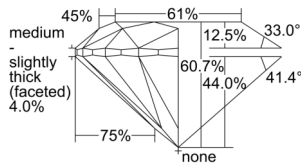

GIA®

FACSIMILE

GIA REPORT 6502687406

Verify this report at GIA.edu

GIA NATURAL DIAMOND DOSSIER®

October 18, 2024
GIA Report Number 6502687406
Shape and Cutting Style ..... Round Brilliant
Measurements ..... 3.71 - 3.73 x 2.26 mm

GRADING RESULTS

Carat Weight ..... 0.19 carat
Color Grade ..... E
Clarity Grade VS1
Cut Grade ..... Excellent

ADDITIONAL GRADING INFORMATION

Polish ..... Excellent
Symmetry ..... Excellent
Fluorescence ..... Faint
Clarity Characteristics ..... Feather, Pinpoint
Inscription(s): GIA 6502687406

PROPORTIONS

Profile to actual proportions

GRADING SCALES

GIA COLOR SCALE	GIA CLARITY SCALE	GIA CUT SCALE	
D	FLAWLESS	EXCELLENT	
E	INTERNALLY FLAWLESS		
F		VVS₁	VERY GOOD
G	VVS₂		
H	VS₁	GOOD	
I	VS₂		
J	SI₁	FAIR	
K	SI₂		
L	I₁	POOR	
M			
N			
O	I₂		
P			
Q			
R	I₃		
S			
T			
U			
V			
W			
X			
Y			
Z