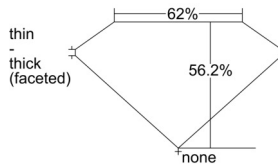

GIA®

FACSIMILE

GIA REPORT 6502708144

Verify this report at GIA.edu

GIA NATURAL DIAMOND DOSSIER®

October 23, 2024
GIA Report Number 6502708144
Shape and Cutting Style ..... Heart Brilliant
Measurements ..... 5.43 x 6.21 x 3.49 mm

GRADING RESULTS

Carat Weight ..... 0.71 carat
Color Grade ..... D
Clarity Grade VS2

ADDITIONAL GRADING INFORMATION

Polish ..... Excellent
Symmetry ..... Excellent
Fluorescence ..... None
Clarity Characteristics..... Crystal, Cloud, Feather, Knot
Inscription(s): GIA 6502708144

PROPORTIONS

Profile not to actual proportions

GRADING SCALES

GIA COLOR SCALE		GIA CLARITY SCALE	
COLORLESS	D	VERY VERY SLIGHTLY INCLUDED	FLAWLESS
	E		INTERNALLY FLAWLESS
	F		VVS₁
	G		VVS₂
	H		VS₁
	I		VS₂
	J		SI₁
	K		SI₂
	L		I₁
	M		I₂
NEAR COLORLESS	N	SLIGHTLY INCLUDED	I₃
	O		
	P		
	Q		
FAINT	R		
	S		
	T		
	U		
VERY LIGHT	V		
	W		
	X		
	Y		
LIGHT	Z