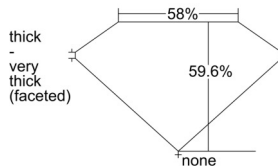

GIA®

FACSIMILE

GIA REPORT 6502715089

Verify this report at GIA.edu

GIA NATURAL DIAMOND DOSSIER®

October 22, 2024
GIA Report Number 6502715089
Shape and Cutting Style ..... Heart Brilliant
Measurements ..... 4.76 x 5.50 x 3.28 mm

GRADING RESULTS

Carat Weight ..... 0.50 carat
Color Grade ..... D
Clarity Grade VS2

ADDITIONAL GRADING INFORMATION

Polish ..... Excellent
Symmetry ..... Excellent
Fluorescence ..... None
Clarity Characteristics ..... Crystal
Inscription(s): GIA 6502715089

PROPORTIONS

Profile not to actual proportions

GRADING SCALES

GIA COLOR SCALE		GIA CLARITY SCALE			
COLORLESS	D	VERY VERY SLIGHTLY INCLUDED	FLAWLESS		
	E		INTERNALLY FLAWLESS		
	F	VERY SLIGHTLY INCLUDED	VVS₁		
	G		VVS₂		
	H		VS₁		
	NEAR COLORLESS	I	SLIGHTLY INCLUDED	VS₂	
		J		SI₁	
		FAINT	K	INCLUDED	SI₂
			L		I₁
			M		I₂
VERY LIGHT			N	LIGHT	I₃
			O		
			P		
	Q				
LIGHT	R				
	S				
	T				
	U				
	V				
	W				
	X				
	Y				
	Z