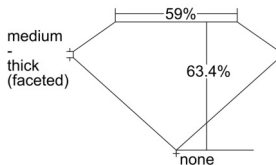

GIA®

FACSIMILE

GIA REPORT 6502715830

Verify this report at GIA.edu

GIA NATURAL DIAMOND DOSSIER®

October 28, 2024
GIA Report Number 6502715830
Shape and Cutting Style ..... Pear Brilliant
Measurements ..... 5.83 x 3.71 x 2.35 mm

GRADING RESULTS

Carat Weight ..... 0.30 carat
Color Grade ..... F
Clarity Grade S11

ADDITIONAL GRADING INFORMATION

Polish ..... Very Good
Symmetry ..... Very Good
Fluorescence ..... None
Clarity Characteristics ..... Crystal, Cloud
Inscription(s): GIA 6502715830

PROPORTIONS

Profile not to actual proportions

GRADING SCALES

GIA COLOR SCALE		GIA CLARITY SCALE	
COLORLESS	D	VERY VERY SLIGHTLY INCLUDED	FLAWLESS
	E		INTERNALLY FLAWLESS
	F		VVS₁
	G		VVS₂
	H		VS₁
	I		VS₂
	J		S1₁
	K		S1₂
	L		I₁
	M		I₂
NEAR COLORLESS	N	SLIGHTLY INCLUDED	I₃
	O		
	P		
	Q		
FAINT	R		
	S		
	T		
	U		
VERY LIGHT	V		
	W		
	X		
	Y		
LIGHT	Z