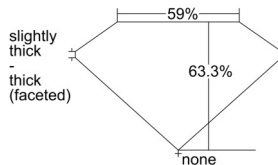

GIA®

FACSIMILE

GIA REPORT 6502716724

Verify this report at GIA.edu

GIA NATURAL DIAMOND DOSSIER®

October 22, 2024
GIA Report Number 6502716724
Shape and Cutting Style ..... Pear Brilliant
Measurements ..... 8.17 x 5.41 x 3.43 mm

GRADING RESULTS

Carat Weight ..... 0.91 carat
Color Grade ..... E
Clarity Grade VS1

ADDITIONAL GRADING INFORMATION

Polish ..... Excellent
Symmetry ..... Excellent
Fluorescence ..... Medium Blue
Clarity Characteristics.....Crystal, Feather, Knot, Pinpoint
Inscription(s): GIA 6502716724

PROPORTIONS

Profile not to actual proportions

GRADING SCALES

GIA COLOR SCALE		GIA CLARITY SCALE			
COLORLESS	D	VERY VERY SLIGHTLY INCLUDED	FLAWLESS		
	E		INTERNALLY FLAWLESS		
	F	VERY SLIGHTLY INCLUDED	VVS₁		
	G		VVS₂		
	H		VS₁		
	NEAR COLORLESS	I	SLIGHTLY INCLUDED	VS₂	
		J		SI₁	
		FAINT	K	INCLUDED	SI₂
			L		I₁
			M		I₂
VERT LIGHT	N	LIGHT	I₃		
	O				
	P				
	Q				
	R