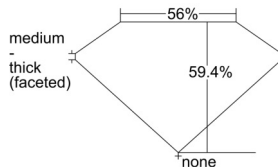

GIA®

FACSIMILE

GIA REPORT 6502717608

Verify this report at GIA.edu

GIA NATURAL DIAMOND DOSSIER®

October 23, 2024
GIA Report Number 6502717608
Shape and Cutting Style ..... Pear Brilliant
Measurements ..... 7.05 x 4.70 x 2.79 mm

GRADING RESULTS

Carat Weight ..... 0.52 carat
Color Grade ..... F
Clarity Grade VS1

ADDITIONAL GRADING INFORMATION

Polish ..... Excellent
Symmetry ..... Very Good
Fluorescence ..... None
Clarity Characteristics ..... Cloud, Pinpoint
Inscription(s): GIA 6502717608

PROPORTIONS

Profile not to actual proportions

GRADING SCALES

GIA COLOR SCALE		GIA CLARITY SCALE			
COLORLESS	D	VERY VERY SLIGHTLY INCLUDED	FLAWLESS		
	E		INTERNALLY FLAWLESS		
	F	VERY SLIGHTLY INCLUDED	VVS₁		
	G		VVS₂		
	H		VS₁		
	NEAR COLORLESS	I	SLIGHTLY INCLUDED	VS₂	
		J		SI₁	
		FAINT	K	INCLUDED	SI₂
			L		I₁
			M		I₂
VERT LIGHT	N	LIGHT	I₃		
	O				
	P				
	Q				
	R