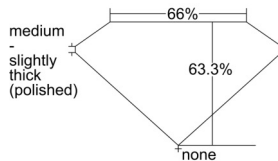

GIA®

FACSIMILE

GIA REPORT 6502719298

Verify this report at GIA.edu

GIA NATURAL DIAMOND DOSSIER®

October 22, 2024
GIA Report Number 6502719298
Shape and Cutting Style ..... Emerald Cut
Measurements ..... 5.29 x 3.30 x 2.09 mm

GRADING RESULTS

Carat Weight ..... 0.36 carat
Color Grade ..... G
Clarity Grade VS1

ADDITIONAL GRADING INFORMATION

Polish ..... Excellent
Symmetry ..... Very Good
Fluorescence ..... None
Clarity Characteristics..... Needle, Cloud
Inscription(s): GIA 6502719298

PROPORTIONS

Profile not to actual proportions

GRADING SCALES

GIA COLOR SCALE		GIA CLARITY SCALE			
COLORLESS	D	VERY VERY SLIGHTLY INCLUDED	FLAWLESS		
	E		INTERNALLY FLAWLESS		
	F		VVS₁		
	G		VVS₂		
	NEAR COLORLESS	H	VERY SLIGHTLY INCLUDED	VS₁	
		I		VS₂	
		FAINT	J	SLIGHTLY INCLUDED	I₁
			K		I₂
	L		I₃		
	LIGHT		M		
N					
O					
P					
Q					
R