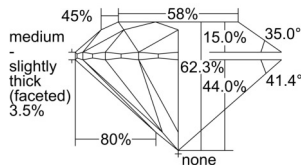

GIA®

FACSIMILE

GIA REPORT 6502724354

Verify this report at GIA.edu

GIA NATURAL DIAMOND DOSSIER®

October 23, 2024
GIA Report Number 6502724354
Shape and Cutting Style ..... Round Brilliant
Measurements ..... 3.66 - 3.68 x 2.29 mm

GRADING RESULTS

Carat Weight ..... 0.19 carat
Color Grade ..... D
Clarity Grade VS2
Cut Grade ..... Excellent

ADDITIONAL GRADING INFORMATION

Polish ..... Excellent
Symmetry ..... Excellent
Fluorescence ..... None
Clarity Characteristics ..... Crystal
Inscription(s): GIA 6502724354

PROPORTIONS

Profile to actual proportions

GRADING SCALES

GIA COLOR SCALE	GIA CLARITY SCALE	GIA CUT SCALE
D	FLAWLESS	EXCELLENT
E	INTERNALLY FLAWLESS	
F	VVS₁	VERY GOOD
G		
H	VS₁	GOOD
I		
J	VS₂	FAIR
K		
L	SI₁	POOR
M		
N	I₁	
O		
P	I₂	
Q		
R	I₃	
S		
T		
U		
V		
W		
X		
Y		
Z