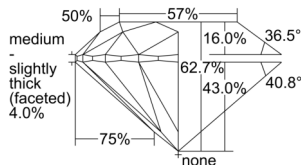

GIA®

FACSIMILE

GIA REPORT 6502728287

Verify this report at GIA.edu

GIA NATURAL DIAMOND DOSSIER®

October 24, 2024
GIA Report Number **6502728287**
Shape and Cutting Style ..... **Round Brilliant**
Measurements ..... **4.26 - 4.28 x 2.68 mm**

GRADING RESULTS

Carat Weight ..... **0.30 carat**
Color Grade ..... **K**
Clarity Grade **S11**
Cut Grade ..... **Very Good**

ADDITIONAL GRADING INFORMATION

Polish ..... **Excellent**
Symmetry ..... **Excellent**
Fluorescence ..... **None**
Clarity Characteristics ..... **Feather**
Inscription(s): **GIA 6502728287**

PROPORTIONS

Profile to actual proportions

GRADING SCALES

GIA COLOR SCALE	GIA CLARITY SCALE	GIA CUT SCALE	
D	FLAWLESS	EXCELLENT	
E	INTERNALLY FLAWLESS		
F		VVS₁	VERY GOOD
G	VVS₂		
H	VS₁	GOOD	
I	VS₂		
J	S1₁	FAIR	
K	S1₂		
L	I₁	POOR	
M	I₂		
N	I₃		
O			
P			
Q			
R			
S			
T			
U			
V			
W			
X			
Y			
Z