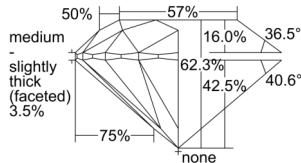

GIA®

FACSIMILE

GIA NATURAL DIAMOND DOSSIER®

October 24, 2024
GIA Report Number 6502732766
Shape and Cutting Style ..... Round Brilliant
Measurements ..... 5.11 - 5.16 x 3.20 mm

GRADING RESULTS

Carat Weight ..... 0.52 carat
Color Grade ..... D
Clarity Grade VS2
Cut Grade ..... Excellent

ADDITIONAL GRADING INFORMATION

Polish ..... Excellent
Symmetry ..... Excellent
Fluorescence ..... Strong Blue
Clarity Characteristics ..... Crystal
Inscription(s): GIA 6502732766

GIA REPORT 6502732766

Verify this report at GIA.edu

PROPORTIONS

Profile to actual proportions

GRADING SCALES

GIA COLOR SCALE	GIA CLARITY SCALE	GIA CUT SCALE
D	FLAWLESS	EXCELLENT
E	INTERNALLY FLAWLESS	
F	VVS₁	VERY GOOD
G		
H	VS₁	GOOD
I		
J	VS₂	FAIR
K		
L	SI₁	POOR
M		
N	I₁	
O		
P	I₂	
Q		
R	I₃	
S		
T		
U		
V		
W		
X		
Y		
Z