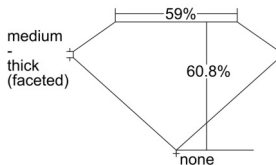

GIA®

FACSIMILE

GIA REPORT 6502734948

Verify this report at GIA.edu

GIA NATURAL DIAMOND DOSSIER®

October 24, 2024
GIA Report Number 6502734948
Shape and Cutting Style ..... Marquise Brilliant
Measurements ..... 6.72 x 3.59 x 2.18 mm

GRADING RESULTS

Carat Weight ..... 0.32 carat
Color Grade ..... F
Clarity Grade VS1

ADDITIONAL GRADING INFORMATION

Polish ..... Excellent
Symmetry ..... Very Good
Fluorescence ..... None
Clarity Characteristics..... Crystal, Feather, Pinpoint, Cloud
Inscription(s): GIA 6502734948

PROPORTIONS

Profile not to actual proportions

GRADING SCALES

GIA COLOR SCALE		GIA CLARITY SCALE			
COLORLESS	D	VERY VERY SLIGHTLY INCLUDED	FLAWLESS		
	E		INTERNALLY FLAWLESS		
	F	VERY SLIGHTLY INCLUDED	VVS₁		
	G		VVS₂		
	H		VS₁		
	NEAR COLORLESS	I	SLIGHTLY INCLUDED	VS₂	
		J		SI₁	
		FAINT	K	INCLUDED	SI₂
			L		I₁
			M		I₂
VERT LIGHT	N	INCLUDED	I₃		
	O				
	P				
	Q				
	R				
LIGHT	S				
	T				
	U				
	V				
	W				
	X				
	Y				
	Z