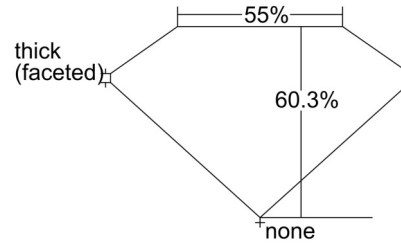

GIA NATURAL DIAMOND GRADING REPORT

October 28, 2024
 GIA Report Number 6502738118
 Shape and Cutting Style Marquise Brilliant
 Measurements 12.40 x 5.88 x 3.54 mm

GRADING RESULTS

Carat Weight 1.51 carat
 Color Grade D
 Clarity Grade Internally Flawless

ADDITIONAL GRADING INFORMATION

Polish Excellent
 Symmetry Excellent
 Fluorescence Medium Blue
 Inscription(s): GIA 6502738118
 Comments: Minor details of polish are not shown.

PROPORTIONS

Profile not to actual proportions