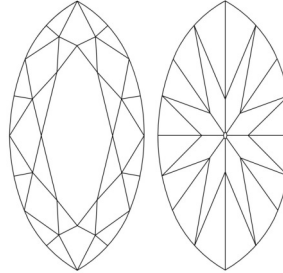

GIA NATURAL DIAMOND GRADING REPORT

October 28, 2024
 GIA Report Number 6502738118
 Shape and Cutting Style Marquise Brilliant
 Measurements 12.40 x 5.88 x 3.54 mm

GRADING RESULTS

Carat Weight 1.51 carat
 Color Grade D
 Clarity Grade Internally Flawless

ADDITIONAL GRADING INFORMATION

Polish Excellent
 Symmetry Excellent
 Fluorescence Medium Blue
 Inscription(s): GIA 6502738118
 Comments: Minor details of polish are not shown.

PROPORTIONS

Profile not to actual proportions

CLARITY CHARACTERISTICS

GRADING SCALES

GIA COLOR SCALE		GIA CLARITY SCALE	
COLOURLESS	D	VERY VERY SLIGHTLY INCLUDED	FLAWLESS
	E		INTERNALLY FLAWLESS
	F		VVS ₁
NEAR COLOURLESS	G	VERY SLIGHTLY INCLUDED	VVS ₂
	H		VS ₁
	I		VS ₂
FANT	J	SLIGHTLY INCLUDED	SI ₁
	K		SI ₂
	L		I ₁
VERY LIGHT	M	INCLUDED	I ₂
	N		I ₃
	O		
LIGHT	P		
	Q		
	R		
	S		
	T		
	U		
	V		
W			
X			
Y			
Z			