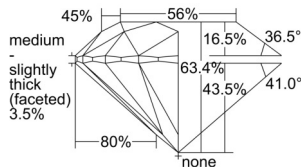

GIA®

FACSIMILE

GIA REPORT 6502742499

Verify this report at GIA.edu

GIA NATURAL DIAMOND DOSSIER®

November 12, 2024
GIA Report Number **6502742499**
Shape and Cutting Style ..... **Round Brilliant**
Measurements ..... **4.51 - 4.53 x 2.87 mm**

GRADING RESULTS

Carat Weight ..... **0.36 carat**
Color Grade ..... **G**
Clarity Grade **VS1**
Cut Grade ..... **Excellent**

ADDITIONAL GRADING INFORMATION

Polish ..... **Excellent**
Symmetry ..... **Excellent**
Fluorescence ..... **None**
Clarity Characteristics..... **Cloud, Feather, Indented Natural**
Inscription(s): **GIA 6502742499**

PROPORTIONS

Profile to actual proportions

GRADING SCALES

GIA COLOR SCALE	GIA CLARITY SCALE	GIA CUT SCALE
COLOURLESS D	FLAWLESS	EXCELLENT
E	INTERNALLY FLAWLESS	
F	VVS₁	VERY GOOD
G		
H	VVS₂	GOOD
I	VS₁	
J	VS₂	FAIR
K	SI₁	
L	SI₂	POOR
M	I₁	
N	I₂	
O	I₃	
P		
Q		
R		
S		
T		
U		
V		
W		
X		
Y		
Z