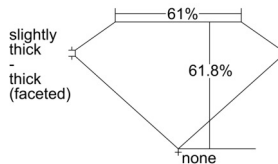

GIA®

FACSIMILE

GIA REPORT 6502743539

Verify this report at GIA.edu

GIA NATURAL DIAMOND DOSSIER®

October 29, 2024
GIA Report Number 6502743539
Shape and Cutting Style ..... Pear Brilliant
Measurements ..... 6.43 x 4.12 x 2.55 mm

GRADING RESULTS

Carat Weight ..... 0.40 carat
Color Grade ..... H
Clarity Grade VVS2

ADDITIONAL GRADING INFORMATION

Polish ..... Excellent
Symmetry ..... Very Good
Fluorescence ..... None
Clarity Characteristics ..... Pinpoint
Inscription(s): GIA 6502743539

PROPORTIONS

Profile not to actual proportions

GRADING SCALES

GIA COLOR SCALE		GIA CLARITY SCALE			
COLORLESS	D	VERY VERY SLIGHTLY INCLUDED	FLAWLESS		
	E		INTERNALLY FLAWLESS		
	F		VVS₁		
	NEAR COLORLESS	G	VERY SLIGHTLY INCLUDED	VVS₂	
		H		VS₁	
		FANT	I	SLIGHTLY INCLUDED	VS₂
			J		SI₁
	LIGHT	K	INCLUDED	SI₂	
		L		I₁	
		M		I₂	
N		NOT GRADED	I₃		
O					
P					
Q					
R					
S					
T					
U					
V					
W					
X					
Y					
Z