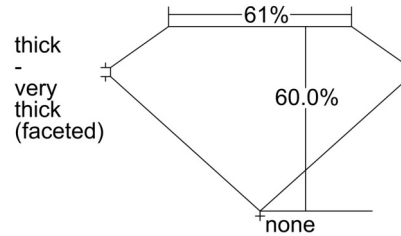

GIA NATURAL DIAMOND GRADING REPORT

October 25, 2024  
 GIA Report Number ..... 6502745403  
 Shape and Cutting Style ..... Oval Brilliant  
 Measurements ..... 7.75 x 5.69 x 3.41 mm

GRADING RESULTS

Carat Weight ..... 1.00 carat  
 Color Grade ..... D  
 Clarity Grade ..... SI1

ADDITIONAL GRADING INFORMATION

Polish ..... Excellent  
 Symmetry ..... Excellent  
 Fluorescence ..... None  
 Inscription(s): GIA 6502745403  
 Comments: Pinpoints are not shown.

PROPORTIONS

Profile not to actual proportions

CLARITY CHARACTERISTICS

KEY TO SYMBOLS\*

- Crystal
- Feather
- ▲ Indented Natural

\* Red symbols denote internal characteristics (inclusions). Green or black symbols denote external characteristics (blemishes). Diagram is an approximate representation of the diamond, and symbols shown indicate type, position, and approximate size of clarity characteristics. All clarity characteristics may not be shown. Details of finish are not shown.