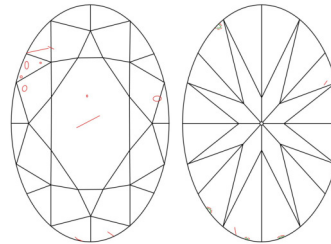

GIA NATURAL DIAMOND GRADING REPORT

October 25, 2024  
 GIA Report Number ..... 6502745403  
 Shape and Cutting Style ..... Oval Brilliant  
 Measurements ..... 7.75 x 5.69 x 3.41 mm

GRADING RESULTS

Carat Weight ..... 1.00 carat  
 Color Grade ..... D  
 Clarity Grade ..... SI1

ADDITIONAL GRADING INFORMATION

Polish ..... Excellent  
 Symmetry ..... Excellent  
 Fluorescence ..... None  
 Inscription(s): GIA 6502745403  
 Comments: Pinpoints are not shown.

PROPORTIONS

Profile not to actual proportions

CLARITY CHARACTERISTICS

KEY TO SYMBOLS\*

- Crystal
- Feather
- ▲ Indented Natural

\* Red symbols denote internal characteristics (inclusions). Green or black symbols denote external characteristics (blemishes). Diagram is an approximate representation of the diamond, and symbols shown indicate type, position, and approximate size of clarity characteristics. All clarity characteristics may not be shown. Details of finish are not shown.