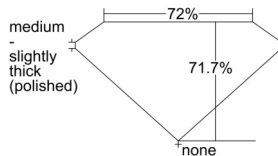

GIA®

FACSIMILE

GIA REPORT 6502746401

Verify this report at GIA.edu

GIA NATURAL DIAMOND DOSSIER®

October 26, 2024
GIA Report Number **6502746401**
Shape and Cutting Style ..... **Square Modified Brilliant**
Measurements ..... **4.60 x 4.53 x 3.25 mm**

GRADING RESULTS

Carat Weight ..... **0.58 carat**
Color Grade ..... **E**
Clarity Grade **VS1**

ADDITIONAL GRADING INFORMATION

Polish ..... **Excellent**
Symmetry ..... **Excellent**
Fluorescence ..... **None**
Clarity Characteristics..... **Crystal, Feather, Cloud**
Inscription(s): **GIA 6502746401**

PROPORTIONS

Profile not to actual proportions

GRADING SCALES

GIA COLOR SCALE		GIA CLARITY SCALE			
COLORLESS	D	VERY VERY SLIGHTLY INCLUDED	FLAWLESS		
	E		INTERNALLY FLAWLESS		
	F	VERY SLIGHTLY INCLUDED	VS₁		
	G		VS₂		
	H		VS₁		
	NEAR COLORLESS	I	SLIGHTLY INCLUDED	SI₁	
		J		SI₂	
		FAINT	K	INCLUDED	I₁
			L		I₂
			M		I₃
VERT LIGHT	N		LIGHT		
	O				
	P				
	Q				
	R