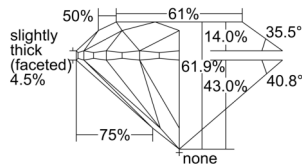

GIA®

FACSIMILE

GIA NATURAL DIAMOND DOSSIER®

October 29, 2024
GIA Report Number 6502754662
Shape and Cutting Style ..... Round Brilliant
Measurements ..... 5.12 - 5.15 x 3.18 mm

GRADING RESULTS

Carat Weight ..... 0.53 carat
Color Grade ..... F
Clarity Grade S11
Cut Grade ..... Excellent

ADDITIONAL GRADING INFORMATION

Polish ..... Excellent
Symmetry ..... Excellent
Fluorescence ..... None
Clarity Characteristics ..... Crystal, Cloud
Inscription(s): GIA 6502754662

GIA REPORT 6502754662

Verify this report at GIA.edu

PROPORTIONS

Profile to actual proportions

GRADING SCALES

GIA COLOR SCALE	GIA CLARITY SCALE	GIA CUT SCALE	
D	FLAWLESS	EXCELLENT	
E	INTERNALLY FLAWLESS		
F		VVS₁	VERY GOOD
G	VVS₂		
H	VS₁	GOOD	
I	VS₂		
J	S1₁	FAIR	
K	S1₂		
L	I₁	POOR	
M	I₂		
N	I₃		
O			
P			
Q			
R			
S			
T			
U			
V			
W			
X			
Y			
Z