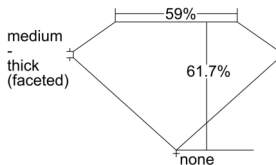

GIA®

FACSIMILE

GIA REPORT 6502755608

Verify this report at GIA.edu

GIA NATURAL DIAMOND DOSSIER®

October 29, 2024
GIA Report Number 6502755608
Shape and Cutting Style ..... Oval Brilliant
Measurements ..... 5.66 x 3.90 x 2.41 mm

GRADING RESULTS

Carat Weight ..... 0.35 carat
Color Grade ..... D
Clarity Grade VS1

ADDITIONAL GRADING INFORMATION

Polish ..... Excellent
Symmetry ..... Very Good
Fluorescence ..... Faint
Clarity Characteristics..... Crystal, Feather, Cloud
Inscription(s): GIA 6502755608

PROPORTIONS

Profile not to actual proportions

GRADING SCALES

GIA COLOR SCALE		GIA CLARITY SCALE			
COLORLESS	D	VERY VERY SLIGHTLY INCLUDED	FLAWLESS		
	E		INTERNALLY FLAWLESS		
	F	VERY SLIGHTLY INCLUDED	VVS₁		
	G		VVS₂		
	H		VS₁		
	NEAR COLORLESS	I	SLIGHTLY INCLUDED	VS₂	
		J		SI₁	
		FAINT	K	INCLUDED	SI₂
			L		I₁
			M		I₂
VERTICALLY COLORLESS	N	INCLUDED	I₃		
	O				
	P				
	Q				
	R				
LIGHT	S				
	T				
	U				
	V				
	W				
X					
Y					
Z